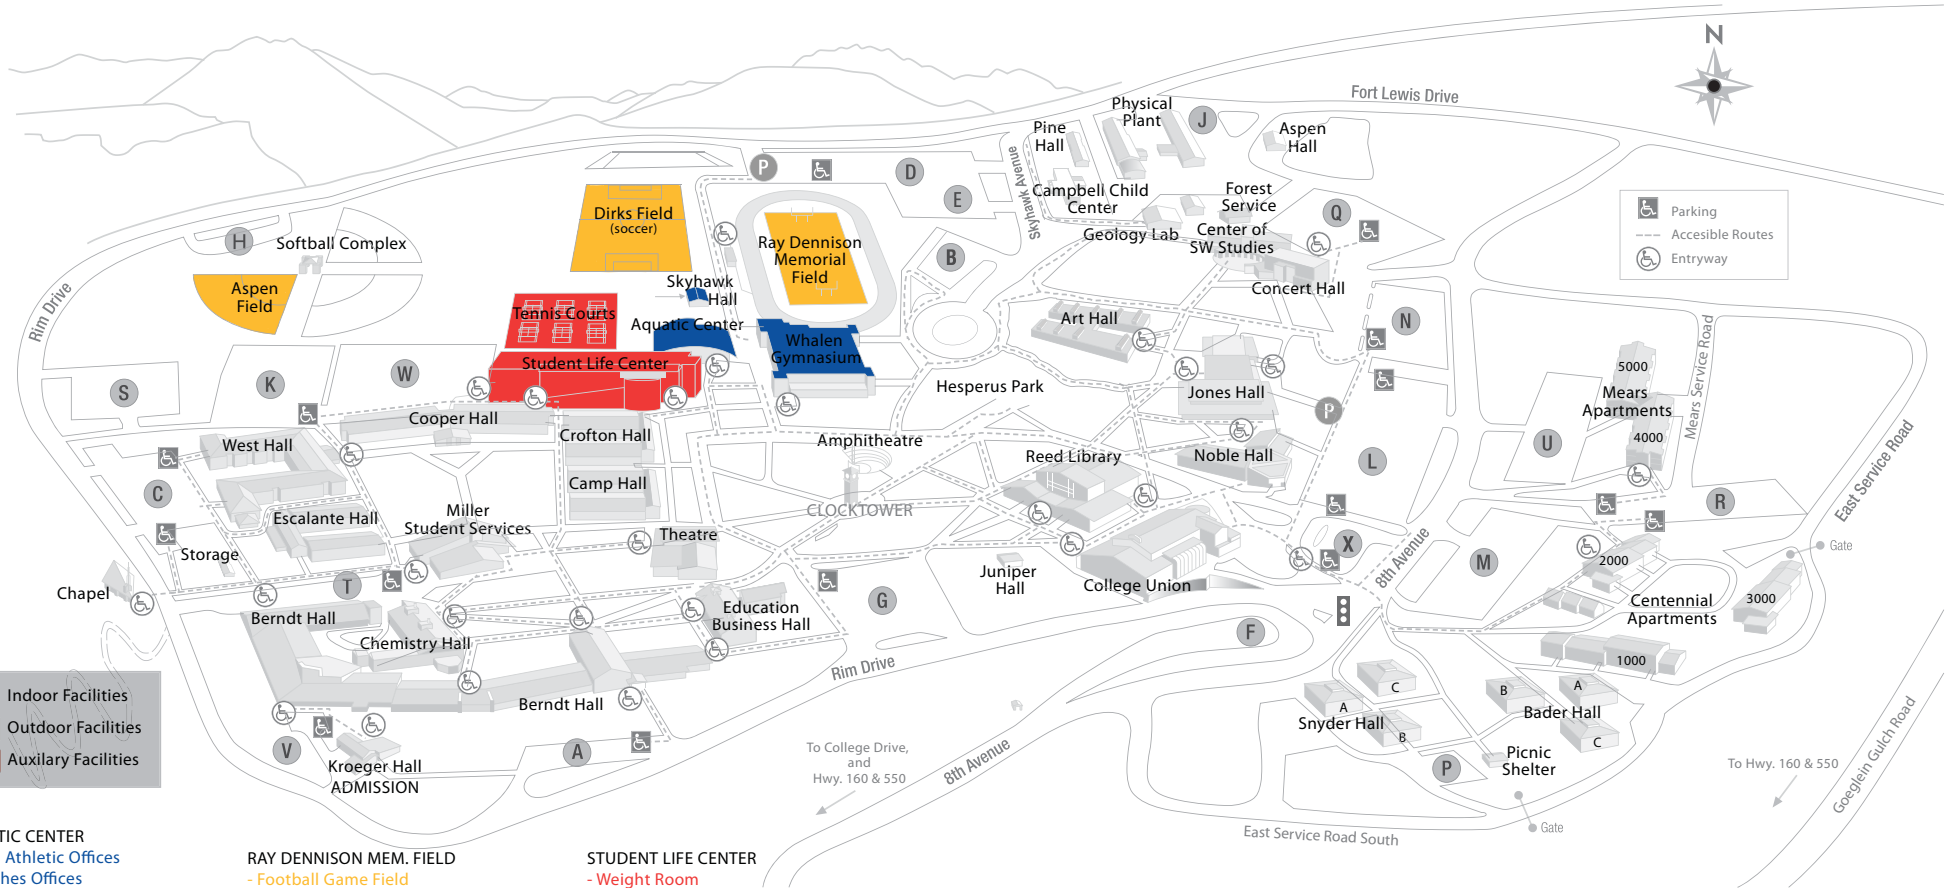

# Skyhawk Athletics Facilities Map

- Indoor Facilities
- Outdoor Facilities
- Auxiliary Facilities

- AQUATIC CENTER**
- Main Athletic Offices
  - Coaches Offices
  - Swimming & Diving Pool
- WHALEN GYMNASIUM**
- Football Offices
  - Athletic Training Room
  - Skyhawk Weight Room
  - Equipment Room
  - Men's and Women's Locker Rooms
  - 2,750 Seat Arena
- SKYHAWK HALL**
- Classrooms & Meeting Rooms
  - Skyhawk Dance Studio

- RAY DENNISON MEM. FIELD**
- Football Game Field
  - Football Practice Field
  - 1/4 Mile Running Track
  - 4,000 Seat Stadium
- DIRKS FIELD**
- Men's and Women's Soccer Game Field
  - Men's and Women's Soccer Practice Field
  - 1,750 Seat Stadium
- ASPEN FIELD**
- Softball Game Field
  - Softball Practice Field
  - 500 Seat Bleachers

Map labels include: Aspen Field, Softball Complex, Dirks Field (soccer), Ray Dennison Memorial Field, Whalen Gymnasium, Student Life Center, Aquatic Center, Tennis Courts, Skyhawk Hall, Pine Hall, Physical Plant, Aspen Hall, Campbell Child Center, Forest Service, Geology Lab, Center of SW Studies, Concert Hall, Art Hall, Hesperus Park, Jones Hall, Noble Hall, Reed Library, Juniper Hall, College Union, Mears Apartments (5000, 4000, 2000, 3000), Centennial Apartments, Bader Hall, Picnic Shelter, Snyder Hall, Berndt Hall, Chemistry Hall, Education Business Hall, Theatre, Amphiatre, CLOCKTOWER, Miller Student Services, Cooper Hall, Crofton Hall, Camp Hall, West Hall, Escalante Hall, Storage, Chapel, Berndt Hall, Kroeger Hall ADMISSION, Hesperus Park, Noble Hall, Reed Library, Juniper Hall, College Union, Mears Apartments, Centennial Apartments, Bader Hall, Picnic Shelter, Snyder Hall, Berndt Hall, Chemistry Hall, Education Business Hall, Theatre, Amphiatre, CLOCKTOWER, Miller Student Services, Cooper Hall, Crofton Hall, Camp Hall, West Hall, Escalante Hall, Storage, Chapel, Berndt Hall, Kroeger Hall ADMISSION.